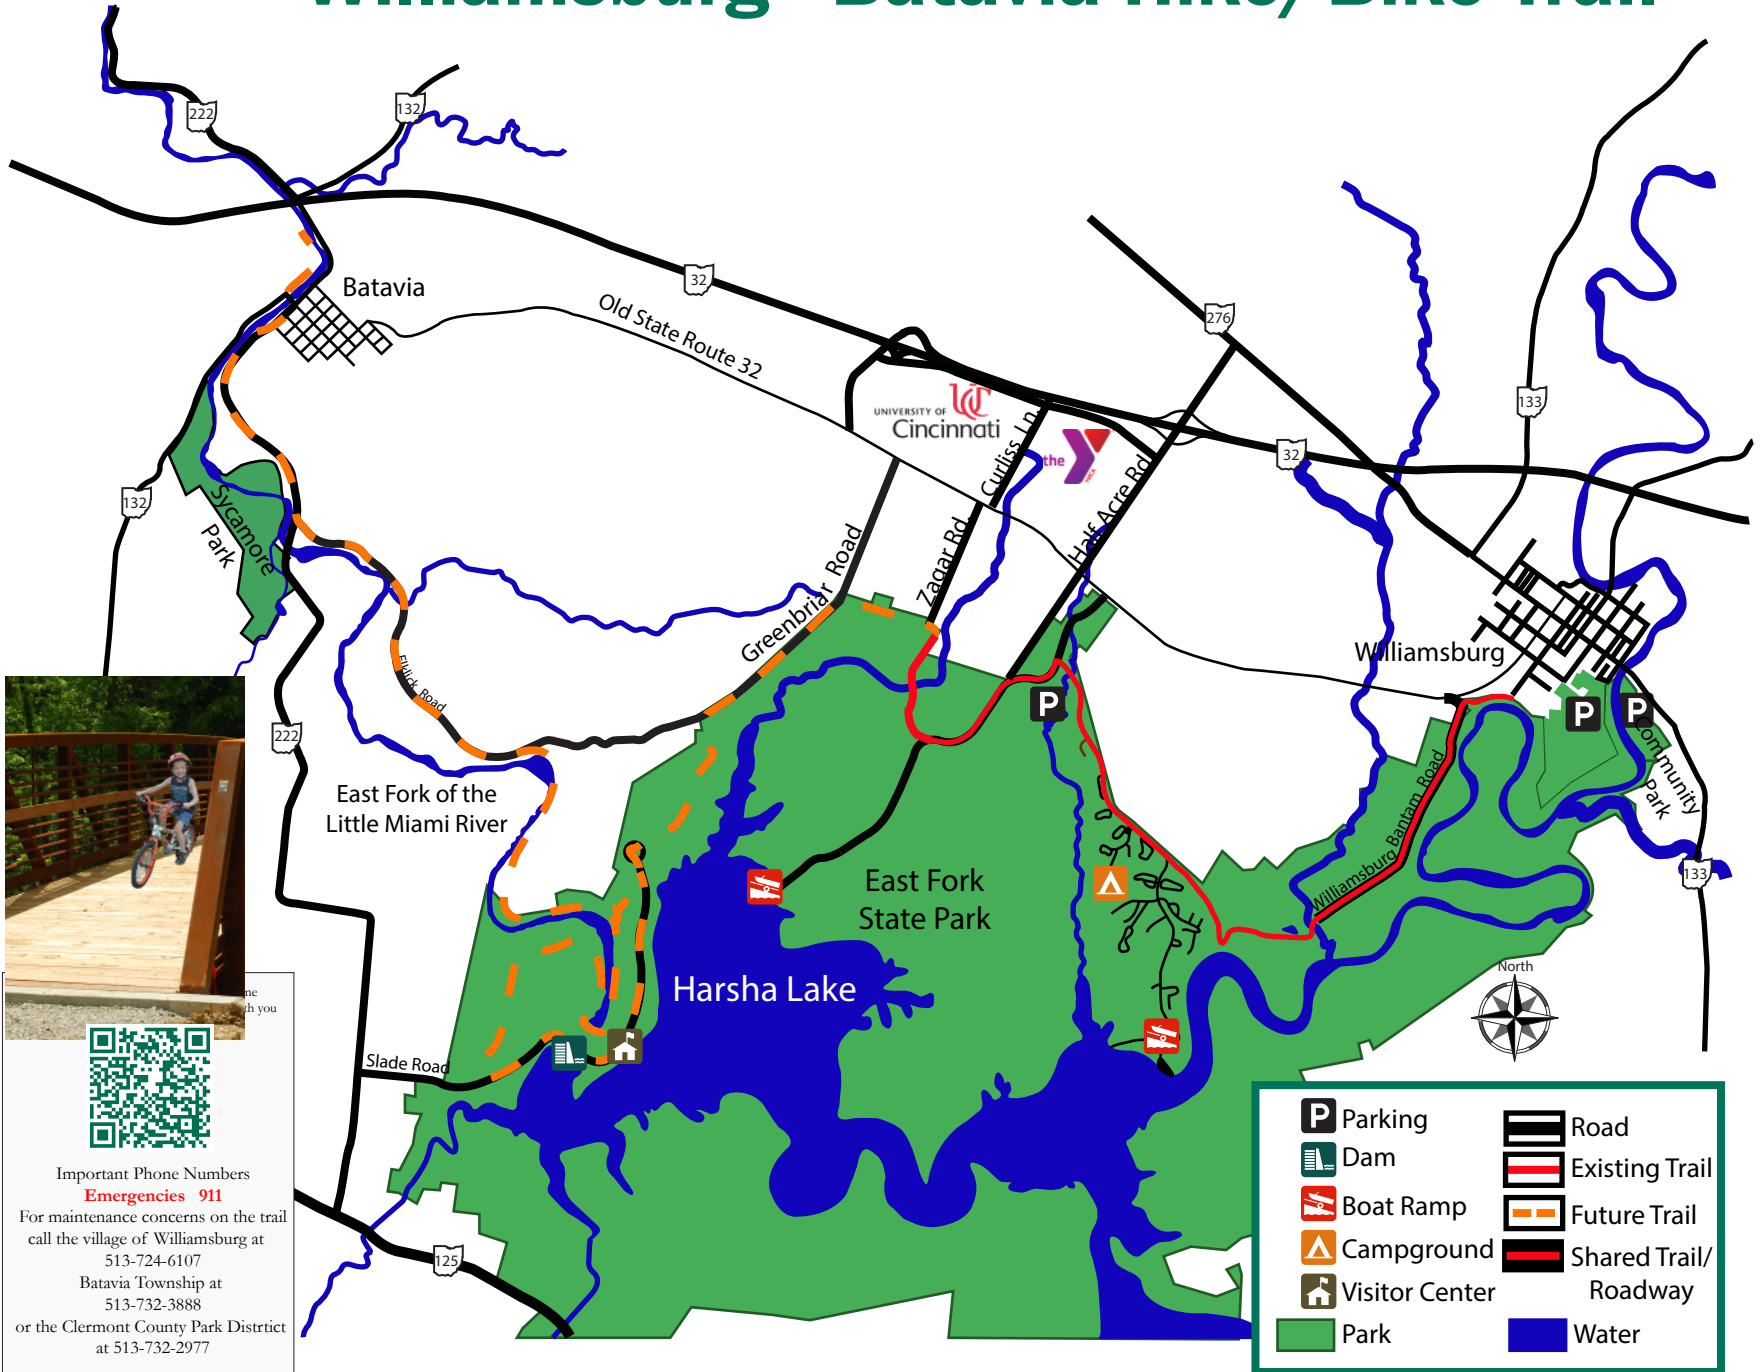

Williamsburg - Batavia Hike/Bike Trail

Important Phone Numbers

Emergencies 911

For maintenance concerns on the trail call the village of Williamsburg at 513-724-6107

Batavia Township at 513-732-3888

or the Clermont County Park District at 513-732-2977